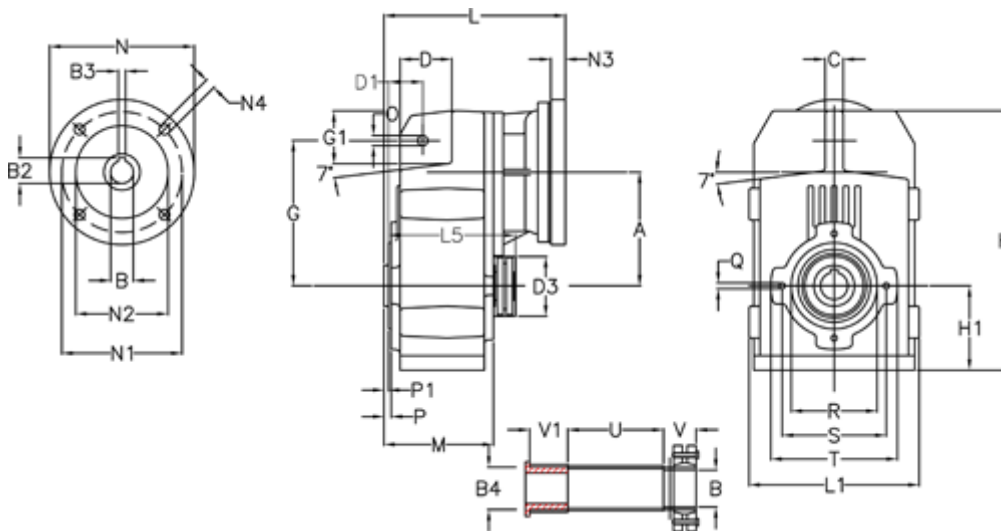

Article number: 29560110608120

Description: Shaft mounted gear  
A102QF25-106-P63B5

## Measures

A = 112.50	D1 = 35.0	I5 = 159.5	P1 = 3.0	V = 41
B = 25	d3 = 77	M = 100.5	Q = M8x12	V1 = 48
B1 = 11	G = 140	N = 140	R = 80	
B2 = 12.8	G1 = 51.0	N1 = 115	S = 100	
B3 = 4	H = 251.0	N2 = 95	T = 120	
B4 = 25	H1 = 84.0	N4 = M8x19	Tightening torque Nm adapter bushing = 6.0	
C = 20	L = 185.5	O = 11	Tightening torque Nm shrink disc = 7.0	
D = 47.5	L1 = 170	P = 4.5	U = 83.0	